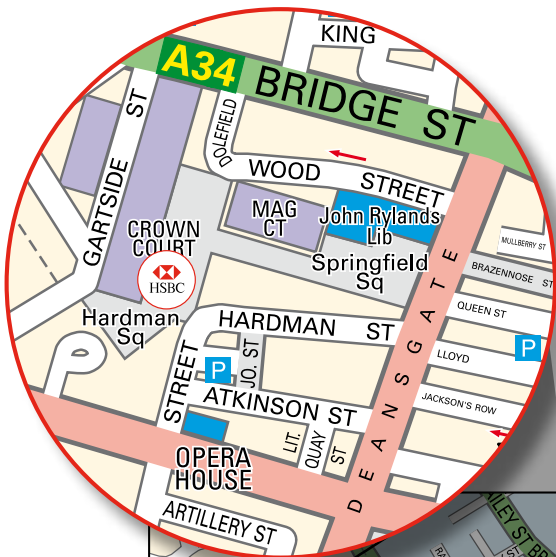

HSBC North West Corporate Banking Centre

HSBC Corporate Banking Centre
2nd Floor, 4 Hardman Square
Spinningfields
Manchester
M3 3EB

Tel 08455 858 411
Fax 08455 879 004